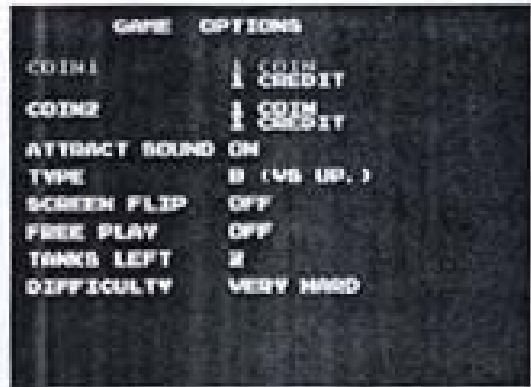

(Figure 33)

- (4) Select "Service Mode" item and set "On" by moving 1P joystick left or right (Figure 32).
- (5) Press ADJ2 key (Figure 19) to close the current setting window and modify configuration setting by 1P joystick (Figure 33).
- (6) After finished all configurations setting, press ADJ2 key (Figure 19) and set "Service Mode" Off (Figure 34)