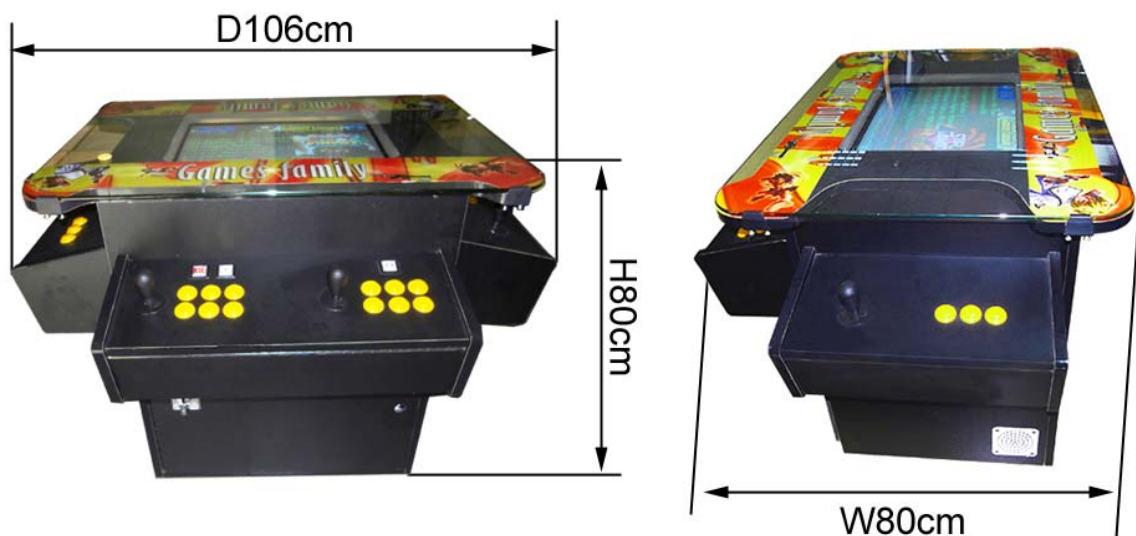

## 1. DESCRIPTION

Cocktail Table equipped by durable wooden cabinet with reinforced glass top, 20" VGA monitor which automatic screen flip for favor multi games. Cabinet with three control panels which set up comparable electronic CPU coin selector and stereo speakers.

## 2. FEATURE INTRODUCTION

- (1) Support 1066 horizontal and vertical direction games operation.
- (2) VGA video output.
- (3) 3 Stereo audio output.
- (4) Classified all games to Stage, Flying/Shooting, Wrestle/Fighting, Maze/Puzzle, Adult, Sport, Misc. /Others, and Special/Classical game list.
- (5) Each game list can hide or display.
- (6) Each game in list can be deleted or retrieved.
- (7) Each game configuration (difficulty, lives, credit...) are adjustable.
- (8) Coins and credit value can be adjustable by DIP SW.

## 3. SPECIFICATION

- (1) Durable wooden cabinet
- (2) 20" VGA monitor
- (3) Reinforced glass top
- (4) Comparable electronic CPU coin selector
- (5) Stereo speakers
- (6) Control panel with three control panels
- (7) Joystick 1 piece at each side, and 2 piece at middle side
- (8) Push button 3 pieces at each side, and 12 pieces at middle side
- (9) Start button 2 piece (single/double) at middle side and left side.
- (10) Dimension: W80 X D106 X H80CM