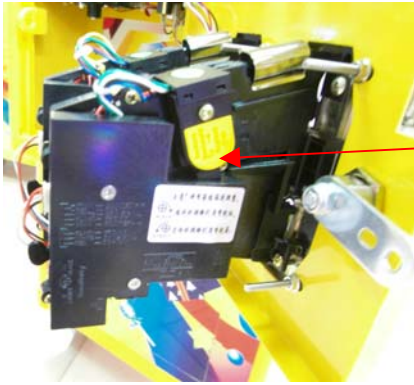

##### 4-2-1-1. Coin selector

###### B: Coin installation

- (1) Slide the coin clamp backward and insert a right coin into the clamp slot,  
Then pinch the coin.

Coin clamp slot

Loose coin clamp

Pinch coin

- (2) Adjust the insert slot opening size by loosening screw B in the back side of front metal panel to fit your coin's diameter if necessary that can prevent the bigger invalid coins form inserting.
- (3) VR tuning for sensitivity of coin acceptance, turn clockwise (+) for slack coin selection & anti-clock-wise (-) for strict coin selection against slugs.