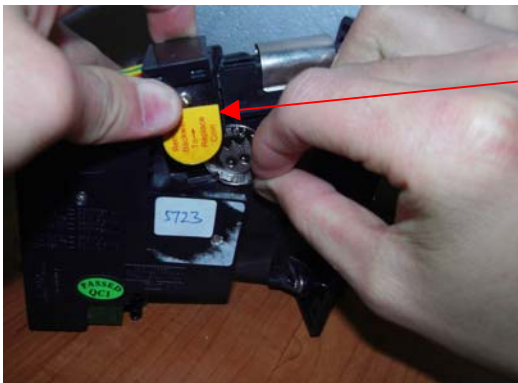

###### A: Coins specification

- Workable Voltage: DC +12V
- Accepted Coin diameter: 18mm ~ 31mm
- Accepted Coin thickness: 1.2mm ~ 3.0mm

###### B: Coin installation

- (1) Slide the coin clamp backward and insert a right coin into the clamp slot,  
Then pinch the coin.

Coin clamp slot

Loose coin clamp

Pinch coin

- (2) Adjust the insert slot opening size by loosening screw B in the back side of front metal panel to fit your coin's diameter if necessary that can prevent the bigger invalid coins form inserting.
- (3) VR tuning for sensitivity of coin acceptance, turn clockwise (+) for slack coin selection & anti-clock-wise (-) for strict coin selection against slugs.