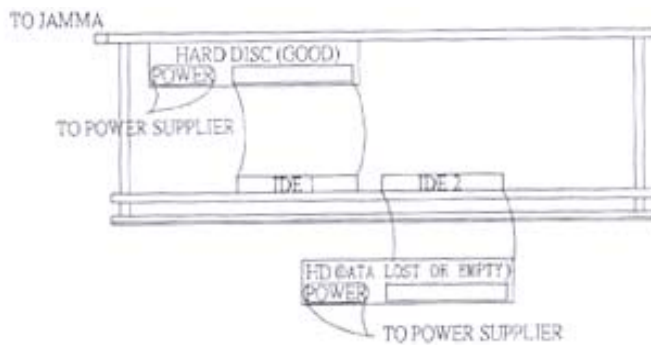

14. GAMES FAMILY HARD DISC DATA CLONE

- (1) Connect hard disc (data lost) to IDE2 port of GAMES FAMILY mainframe and connect power to hard disc. (Figure 36)
- (2) Set bit 4 of SW2 at ON position.
- (3) After turn ON cabinet power, click 2P START button immediately until the Ghost clone program display on screen, system will proceed data retrieve procedure automatically.(It's on VGA mode. To monitor the procedure, please connect VGA monitor.)
- (4) Around 20 minutes later, system will complete clone procedure and shut down automatically.
- (5) Remove IDE2 hard disc and set bit 4 of SW2 at OFF position and proceeds as normal.

(Figure 36)