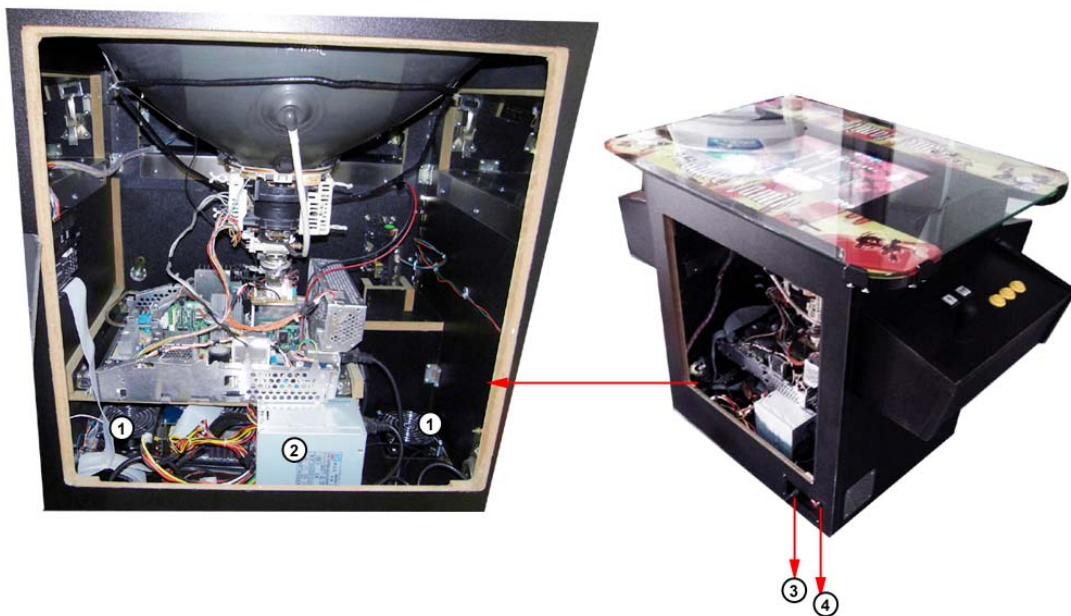

4-2-3. Side inner view

- ① Fan
- ② Power supply
- ③ Power adaptor
- ④ Power switch