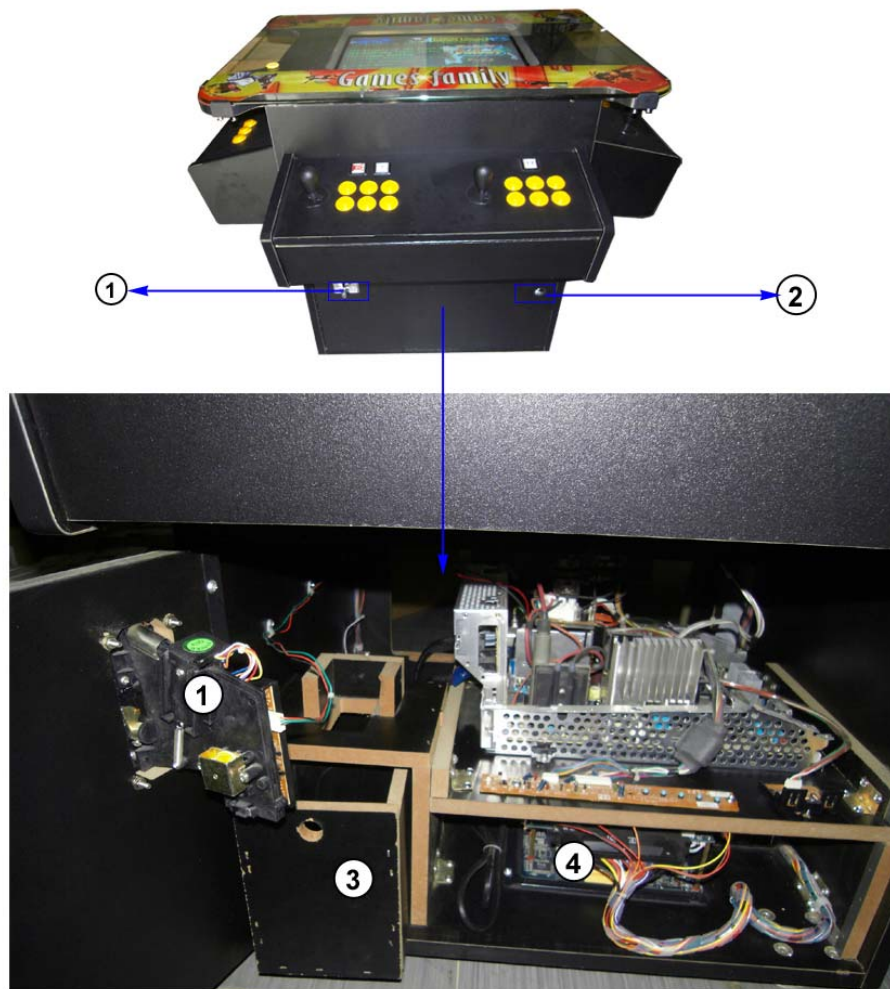

4-2-1. Inner view

① Coin selector

③ Coin box

② Front door lock

④ Main board

4-2-1-1. Coin selector

A: Coins specification

- Workable Voltage: DC +12V
- Accepted Coin diameter: 18mm ~ 31mm
- Accepted Coin thickness: 1.2mm ~ 3.0mm

B: Coin installation

- (1) Slide the coin clamp backward and insert a right coin into the clamp slot,
  Then pinch the coin.