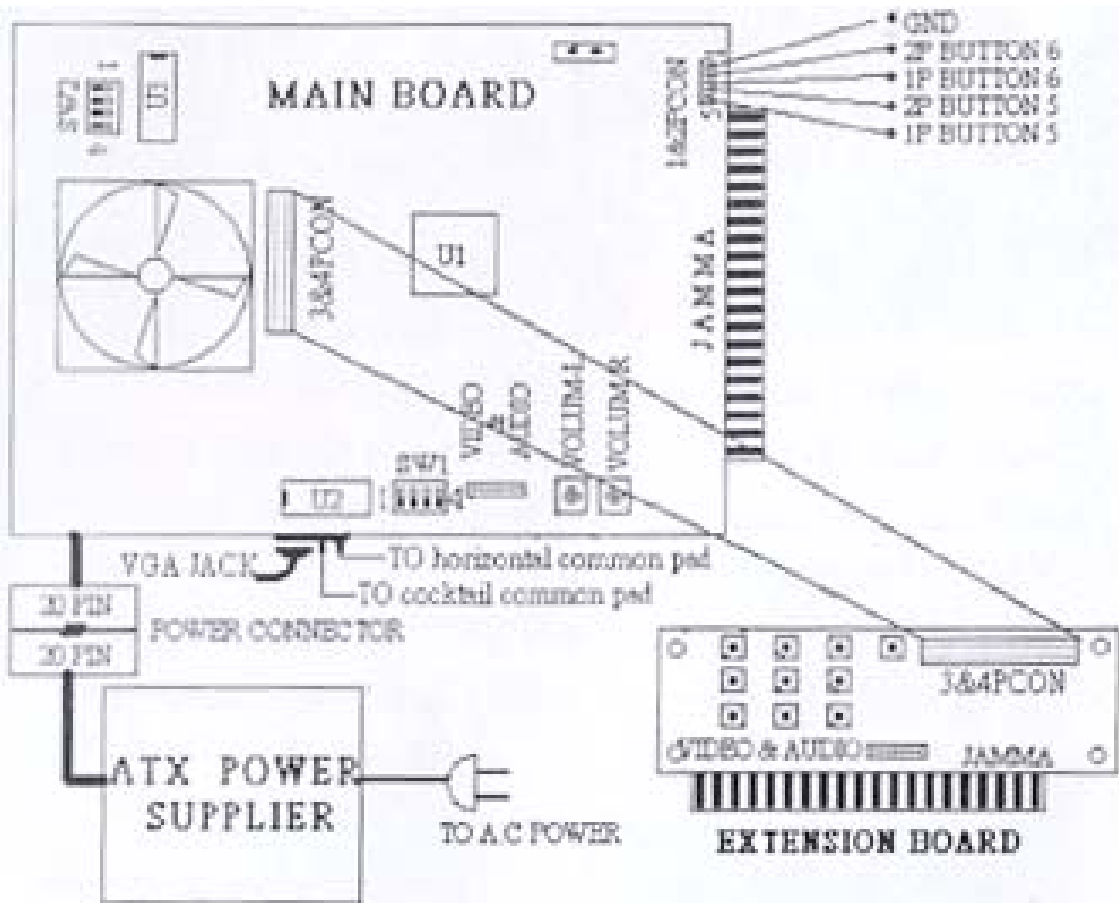

## 14. GAMES FAMILY HARD DISC DATA CLONE

- (1) Connect hard disc (data lost) to IDE2 port of GAMES FAMILY mainframe and connect power to hard disc. (Figure 36)
- (2) Set bit 4 of SW2 at ON position.
- (3) After turn ON cabinet power, click 2P START button immediately until the Ghost clone program display on screen, system will proceed data retrieve procedure automatically.(It's on VGA mode. To monitor the procedure, please connect VGA monitor.)
- (4) Around 20 minutes later, system will complete clone procedure and shut down automatically.
- (5) Remove IDE2 hard disc and set bit 4 of SW2 at OFF position and proceeds as normal.

### 15. SYSTEM ASSEMBLY DESCRIPTION

(1)

(Figure 37)

**Warning: Use a wrong A.C. Power value input would destroy power supplier or main board**

**seriously.**

(2) Two channel stereo audio circuit (Figure 38).