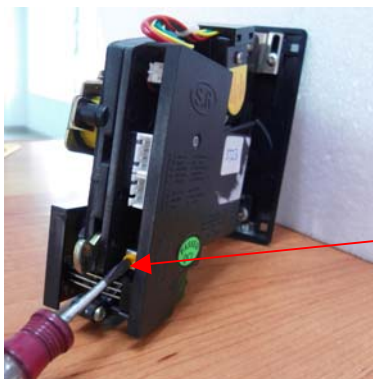

###### B: Coin installation

- (1) Slide the coin clamp backward and insert a right coin into the clamp slot,  
Then pinch the coin.

Coin clamp slot

Loose coin clamp

Pinch coin

- (2) Adjust the insert slot opening size by loosening screw B in the back side of front metal panel to fit your coin's diameter if necessary that can prevent the bigger invalid coins form inserting.
- (3) VR tuning for sensitivity of coin acceptance, turn clockwise (+) for slack coin selection & anti-clock-wise (-) for strict coin selection against slugs.