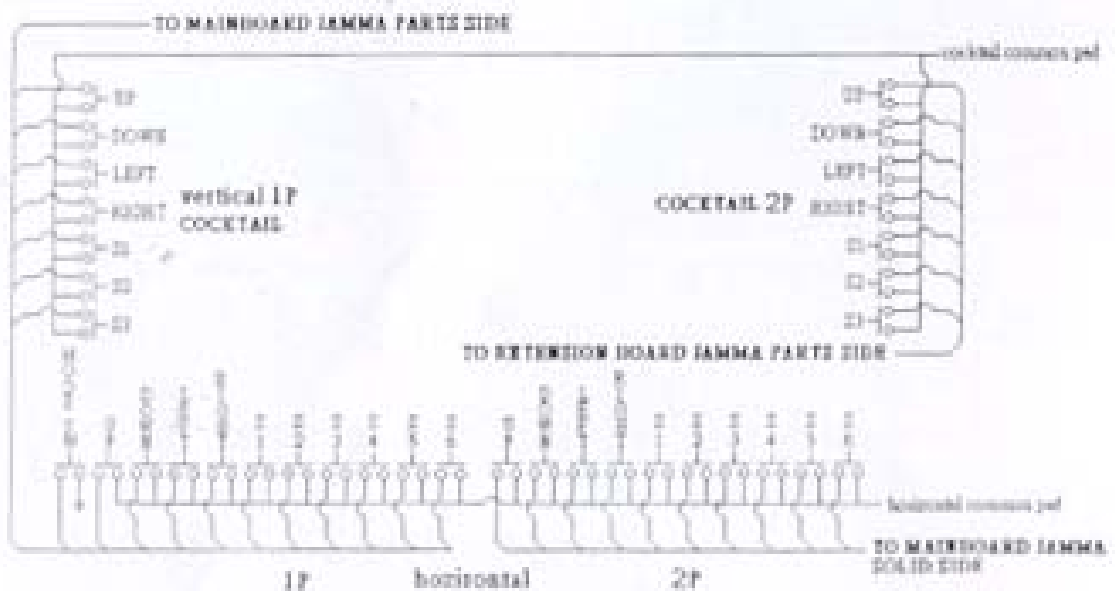

15. SYSTEM ASSEMBLY DESCRIPTION

(1)

(Figure 37)

Warning: Use a wrong A.C. Power value input would destroy power supplier or main board