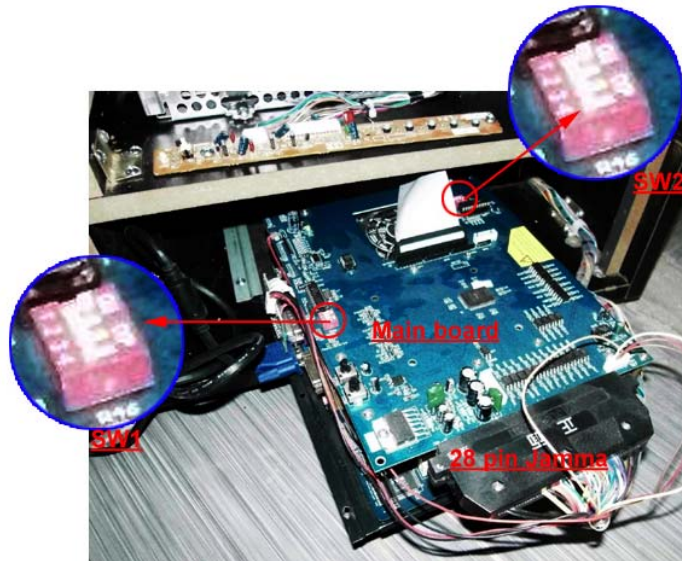

4-2-1-2. Main board

Remark: Please pull back the main board from the bottom of machine when to setup the system (Refer to SYSTEM SETTING Page 6)